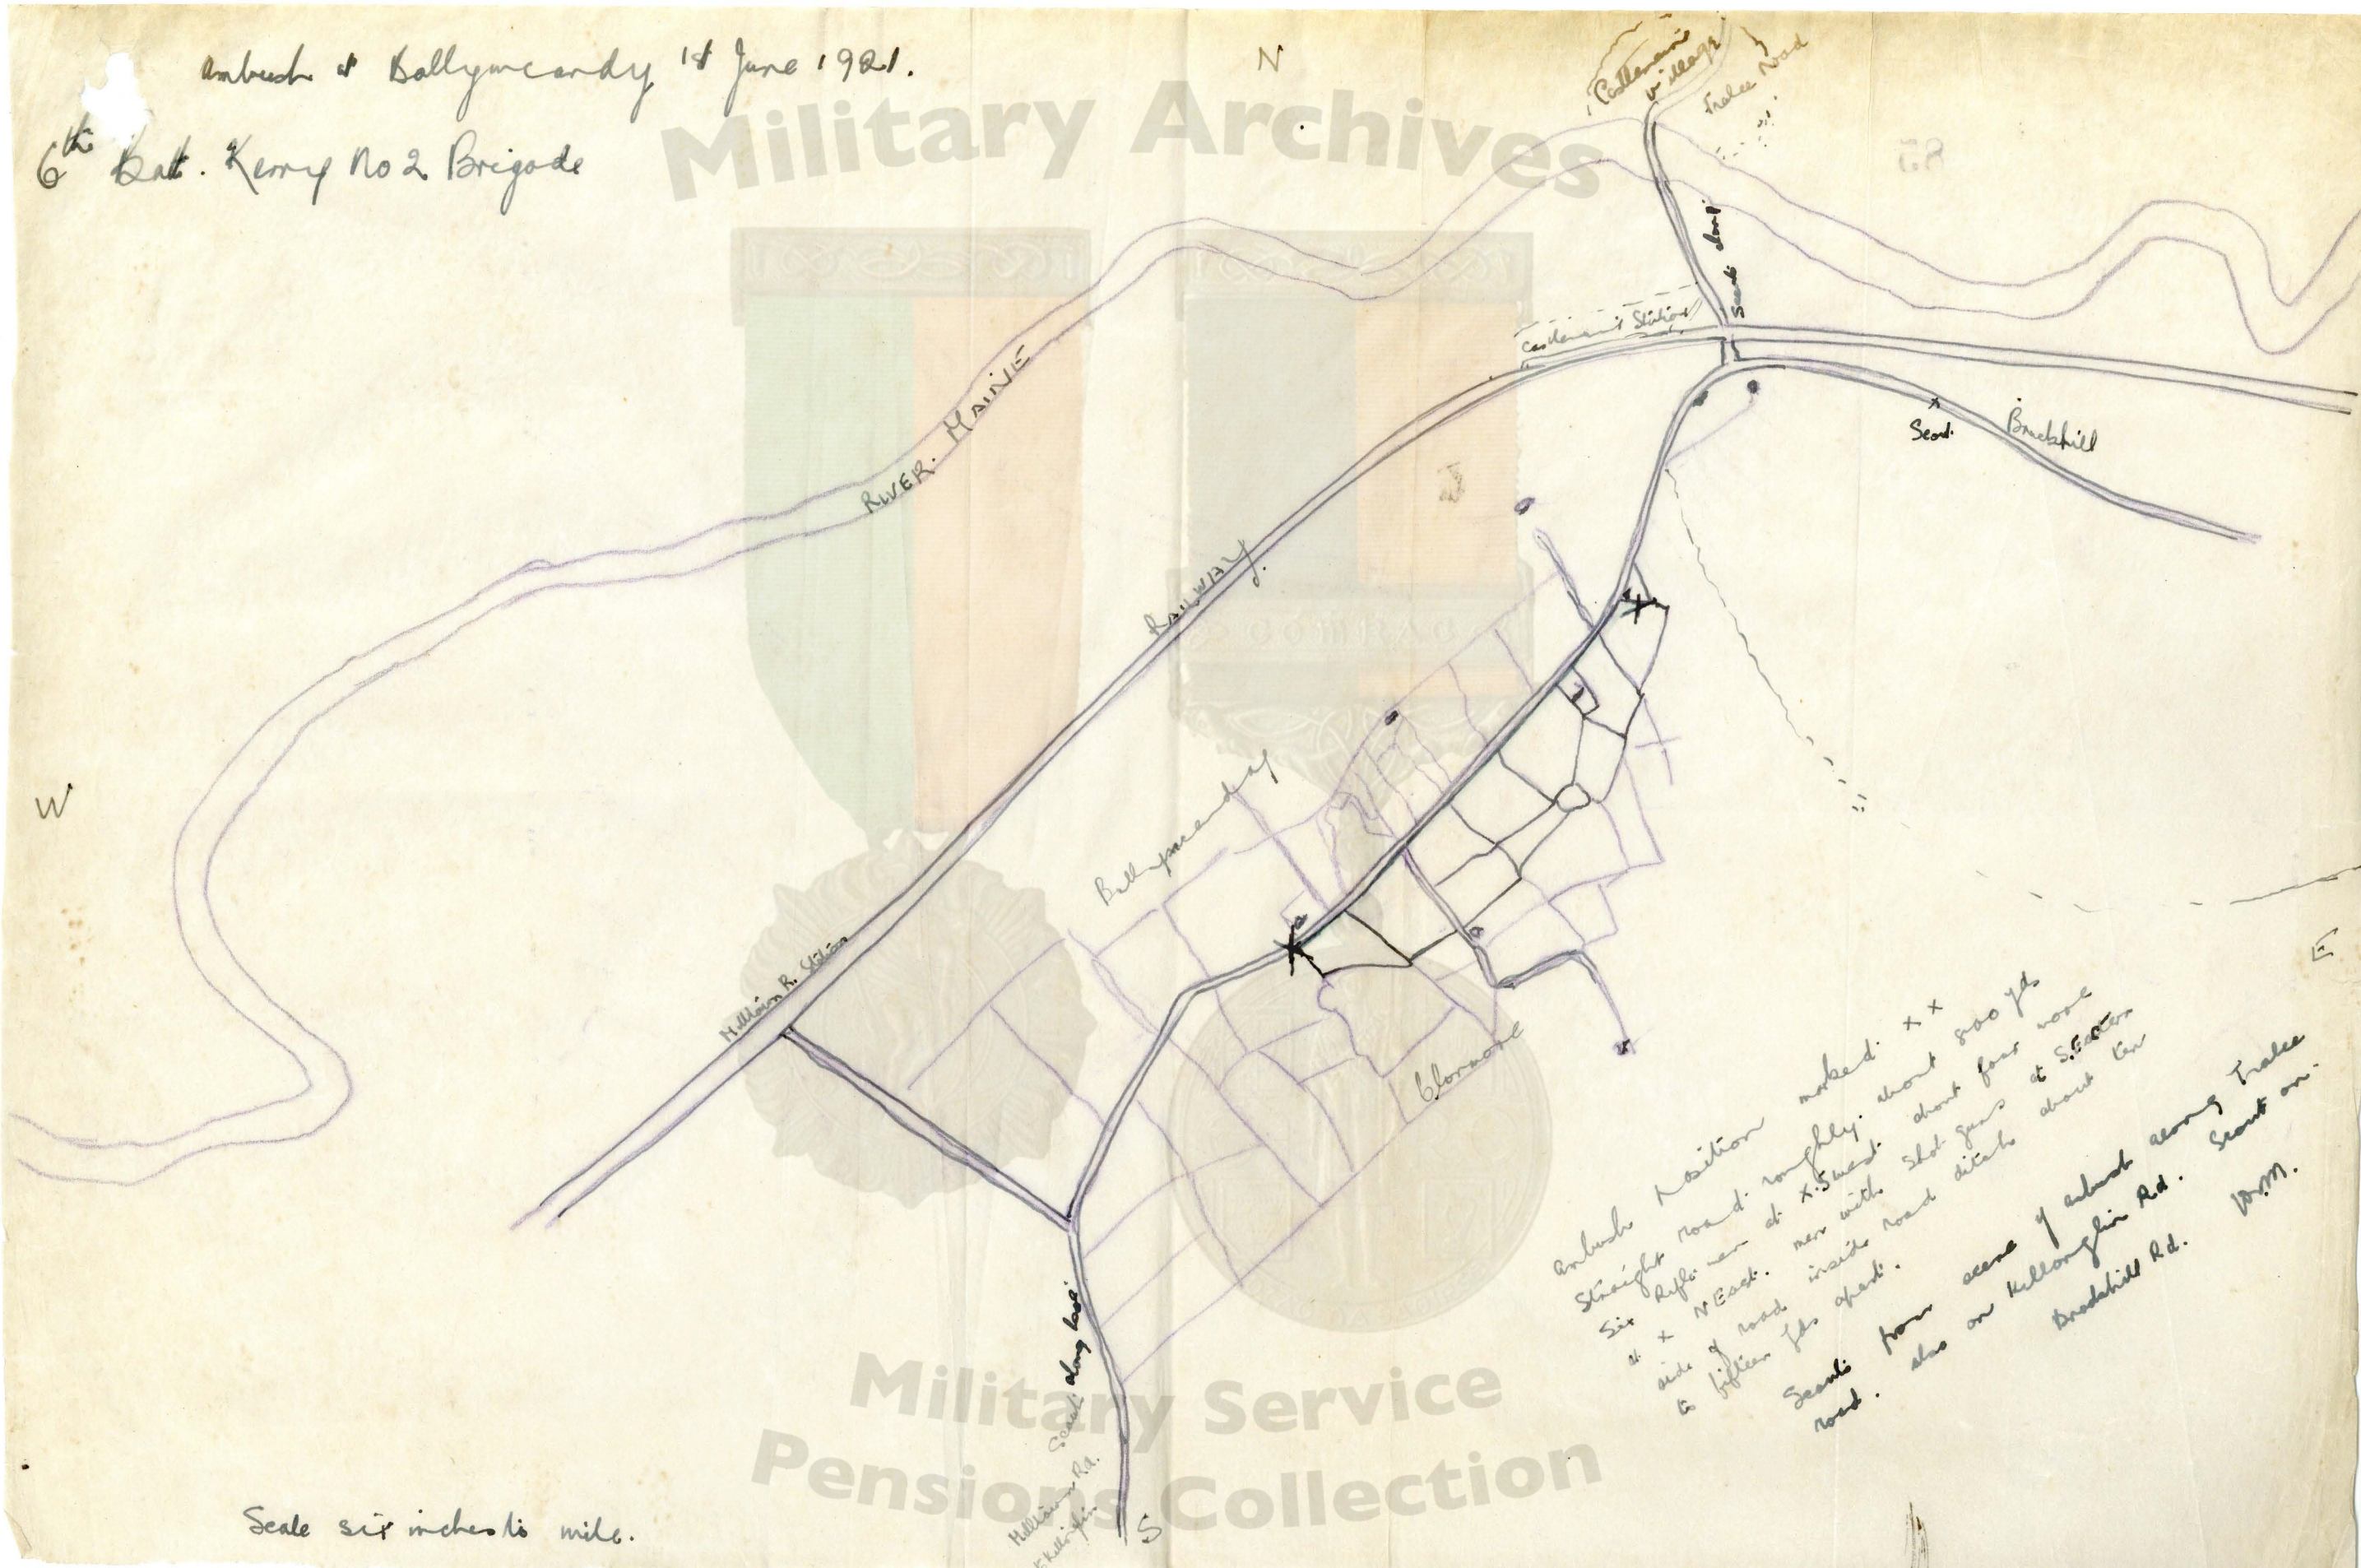

Ambush of horry of Lens. night of 18 Nov 1920.  
 The 1st Bn. Kerry No 2. Bregade.

Military Archives

87

65/62

horry came from Killonglin  
 and returned by road  
 known as Bleach Rd to  
 Killonglin.  
 about 25 to 30 fellows  
 held two banks of fort  
 marked in green. about  
 15' from road and 15' to 20'  
 over road. D.M.

Military Service  
 Pensions Collection

Scale set inches to mile

ambush at Ballymacardy 1st June 1921.

6th Batt. Kerry No 2 Brigade

Military Archives

ambush position marked. + +  
 straight road roughly about 800 yds  
 off to N. West. about four rows  
 six + N. East. new with old gaps at S. Station  
 side of road inside road ditch about 100  
 to fifteen yds apart.  
 Seals from scene of ambush along Trales  
 road. also on Kulloughlin Rd. Seals on  
 Bredahill Rd. W.M.

Scale six inches to mile.

Military Service Pensions Collection